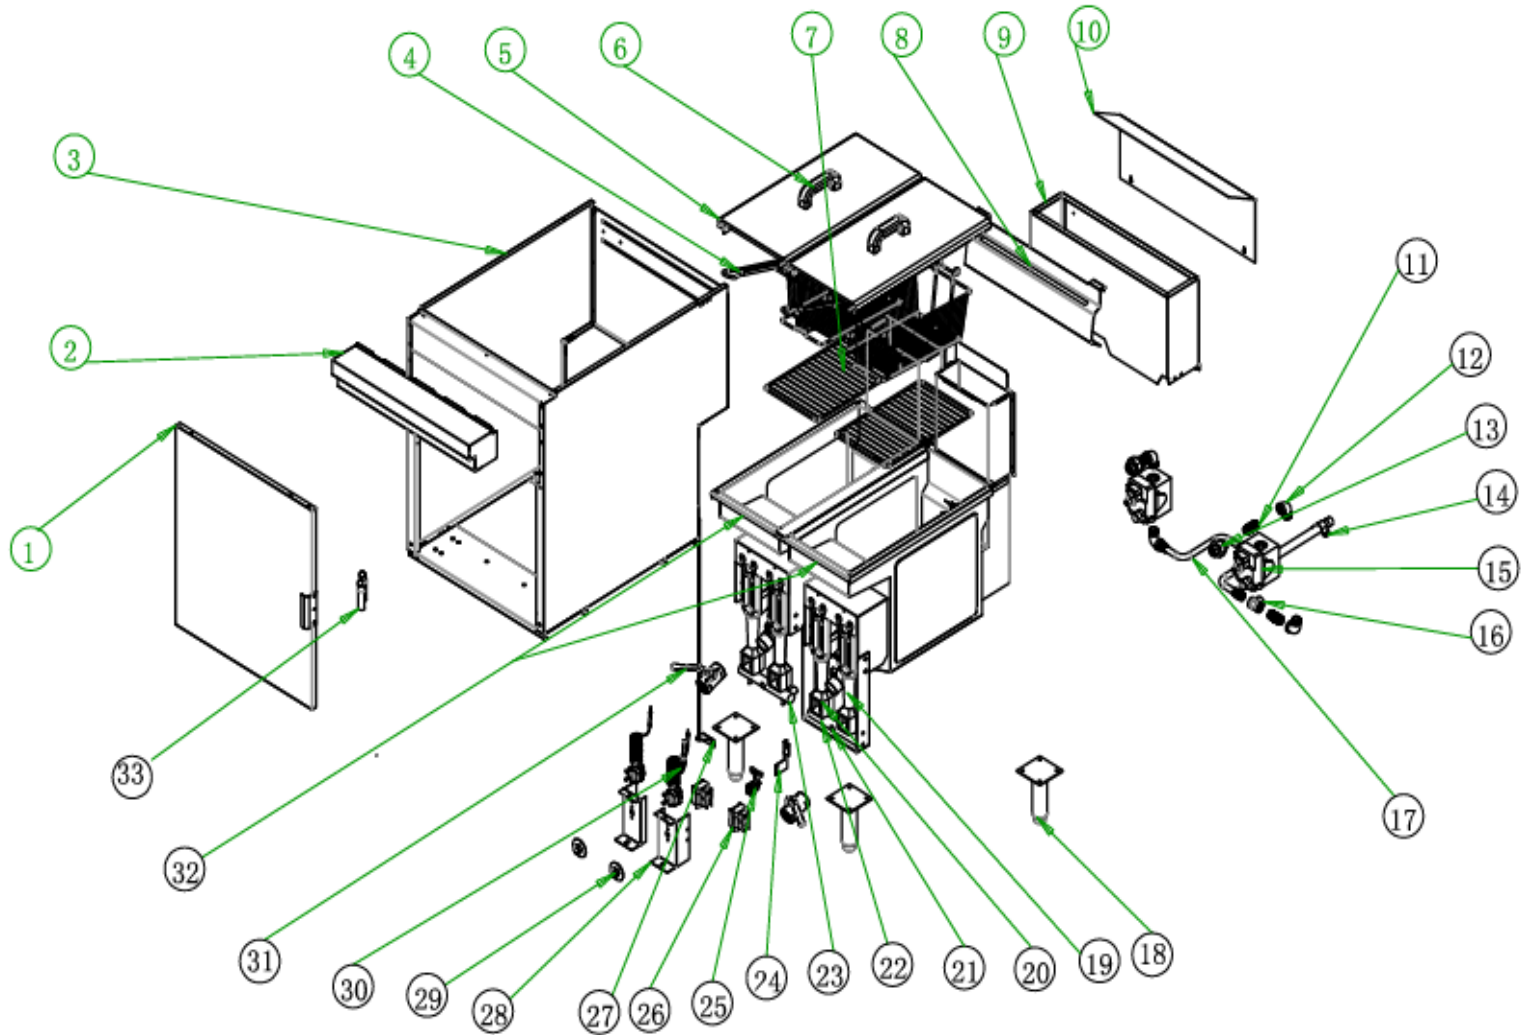

RC400TE EXPLODED DIAGRAM

RC400TE PARTS LIST

Item		FHE Part Code	Description	Qty	Remark
1		801026059008	Door Assembly	1	
2		802026059032	Front Decorative Panel	1	
3		801026059001	Housing Assembly	1	
4*		RC300-Basket	Basket L336 X W165 X D152 302110385/70201103855	2	
5*		RC400T-5	Lid 802026059034 with Handle for Oil Tank 20237040031+ 302070003	2	Lid:353.4mm X 552mm X1.2mm
6*		DR-1-12A	Lid Handle 302070003/70200700037	2	
7*		RC400T-7	Wire Shelf in Tank 340 X 210mm 302110617/70201106173	2	
8		802026059033	Fry Basket Hanger Plate 489mm X 231.9mm X 2mm	1	
9		RC400T-9	Back Panel Assembly 20137040011/801026059006		
10		801026059007	Flue Outlet Baffle 524mm X 315mm X 1.5mm	1	
11		70200601537	Inner Joint 1/2" Cast Iron Outer Tooth Straight	4	
12		70200601528	Connector 1/2" Male Elbow from Internal Connection to External Connection	4	
13		70200600464	Movable Joint 1/2" cast iron	2	
14		70200601891	1/2" Pipe Clamp	1	
15*	LPG Version1	RC500-V	LPG Robertshaw Valve 70200500782/302050078	2	SN From 190673199 to 2011005002 SN From 2408050329
15*	NG Version1	RC500-V-NAT	NG Robertshaw Valve 70200500773/302050077	2	SN From 2016RN1212-M027 to 2012009268 SN From 2408050277
15*	LPG Version2	70202201382L	Gas valve LPG Pucada	1	SN From 2105015275 to 2407003643