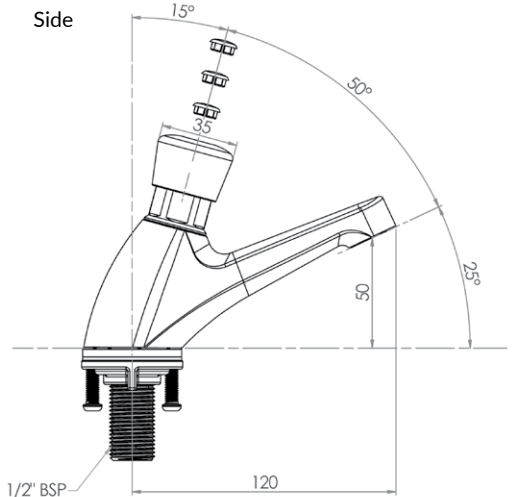

Commercial Tapware

GUARDIAN[®] TAPWARE

Push Button Pillar Tap

T-3MSS-PTMPB – Mechanical Operation-On/Off

T-3MSS-PT6PB – 6 Second Timed Flow

T-3MSS-PT18PB – 18 Second Timed Flow

T-3MSS-PTAPB – Adjustable Timed Flow

- Full S/S Construction
- ½" MI BSP
- WELS 6 Star 3LPM
- Working Pressure Range 150kPa-500kPa
- Maximum Operating Temperature 60 Degrees

Front

Choose Button to indicate temperature

- Red
- Yellow
- Blue

*Exclusions apply