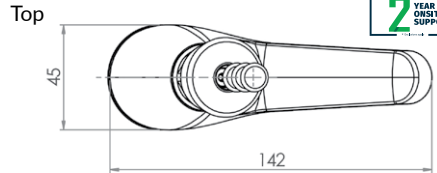

Commercial Tapware

GUARDIAN® TAPWARE

Push Button Pillar Tap

T-3MSS-PTMPB – Mechanical Operation-On/Off

T-3MSS-PT6PB – 6 Second Timed Flow

T-3MSS-PT18PB – 18 Second Timed Flow

T-3MSS-PTAPB – Adjustable Timed Flow

- Full S/S Construction
- ½" MI BSP
- WELS 6 Star 3LPM
- Working Pressure Range 150kPa-500kPa
- Maximum Operating Temperature 60 Degrees