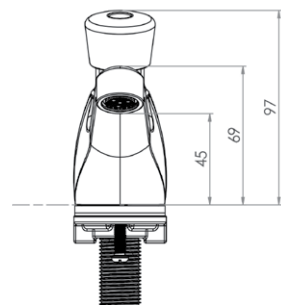

Commercial Tapware

GUARDIAN[®] TAPWARE

Push Button Pillar Tap

T-3MSS-PTMPB – Mechanical Operation-On/Off

T-3MSS-PT6PB – 6 Second Timed Flow

T-3MSS-PT18PB – 18 Second Timed Flow

T-3MSS-PTAPB – Adjustable Timed Flow

- Full S/S Construction
- ½" MI BSP
- WELS 6 Star 3LPM
- Working Pressure Range 150kPa-500kPa
- Maximum Operating Temperature 60 Degrees

Front

Choose Button to indicate temperature

- Red
- Yellow
- Blue

*Exclusions apply